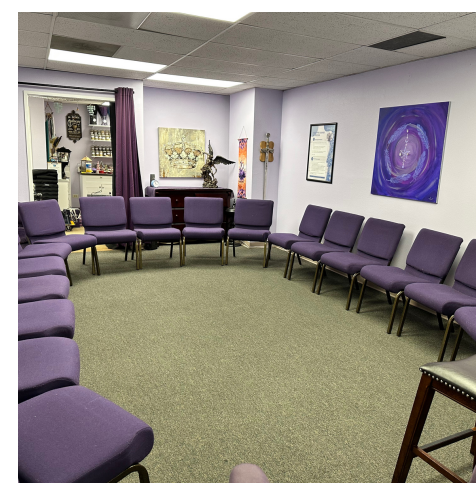

ROOM RENTAL

CLASSES, WORKSHOPS, EVENTS, ETC.

The classroom has six 5-foot tables and 17 chairs

7500 E ARAPAHOE RD SUITE 208
CENTENNIAL, CO 80112

DISCOVER YOUR
Spiritual Gifts

ROOM RENTAL

CLASSES, WORKSHOPS, EVENTS, ETC.

7500 E ARAPAHOE RD SUITE 208
CENTENNIAL, CO 80112

DISCOVER YOUR
Spiritual Gifts

OPEN SPACE

Max: 12 attendees

CLASSROOM

Max: 12 attendees

WORKSHOPS

Max: 12 attendees

CONFERENCE

Max: 12 attendees

OVAL CIRCLE

Max: 19 attendees

LECTURE

Max: 26 attendees

NOTE: Each of our classrooms have six 5ft tables and 17 chairs. If your event needs more tables or chairs disclose the need at the time of booking.